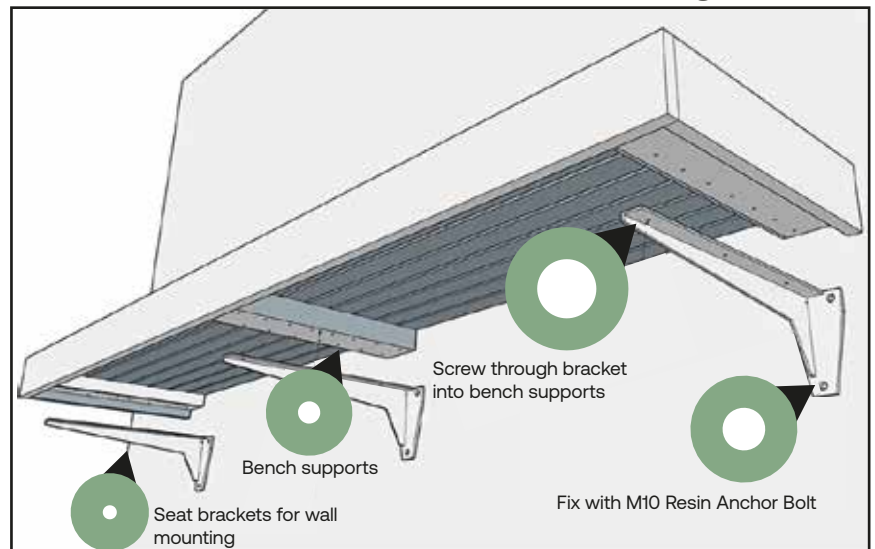

Also fantastic as a floating bench!

KEY FACTS

- Beautiful handmade garden fencing
- Easy and accurate installation every time
- Fascia can be fitted to suit any side
- Suitable for both traditional and contemporary homes
- High quality Western Red Cedar
- Guaranteed for 20 years
- Corner units available
- Ideal sauna seating