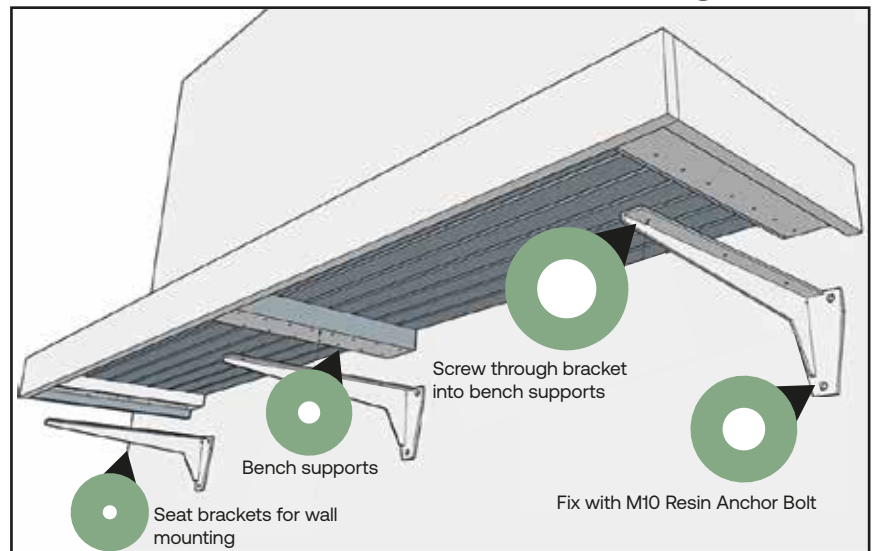

There are lots of ways this Cedar bench can be installed, The most popular two options are bolting it to a wall to create a floating bench or installing it on top of wall.

Our Corner seating units also match perfectly with this straight bench, so if you want to have extra long sections of seating you can simply add more benches alongside each other.

You can also request which sides of your bench have fascia on. As standard we supply the benches with fascia on the front and ends, but sometimes you may also need it on the rear too, if this is the case just let us know.

A floating bench can easily be achieved using our bench seat brackets. The floating bench is normally fixed against a brick or block work wall using metal brackets that are bolted in place. The bench will have a wide enough front fascia to hide the brackets giving it the effect of floating with no support. You can find our seating brackets in the seating or ironmongery sections of our online shop.

Also fantastic as a floating bench!

KEY FACTS

- Beautiful handmade garden fencing
- Easy and accurate installation every time
- Fascia can be fitted to suit any side
- Suitable for both traditional and contemporary homes
- High quality Western Red Cedar
- Guaranteed for 20 years
- Corner units available
- Ideal sauna seating