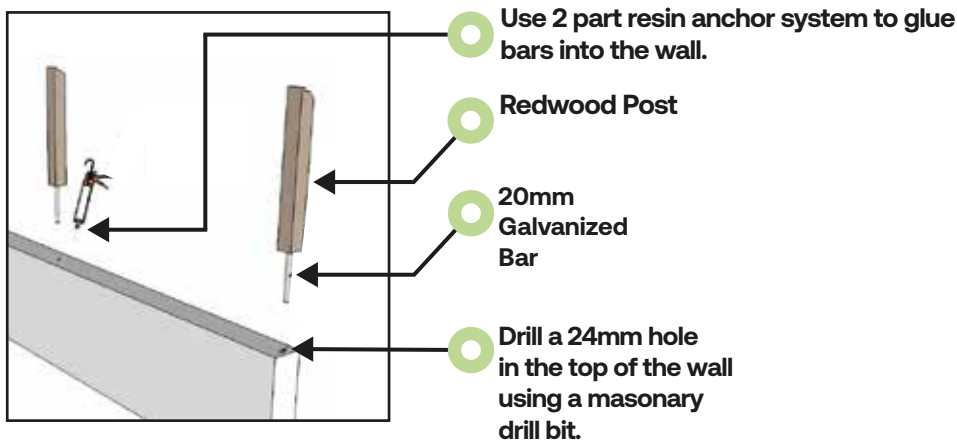

Top of Wall Posts | Tanalised Redwood

Height (cm)	Product Code	Type
30	TOP30	Profiled Top
60	TOP60	Profiled Top
90	TOP90	Profiled Top
120	TOP120	Profiled Top
30	TOP30FT	Flat Top
60	TOP60FT	Flat Top
90	TOP90FT	Flat Top
120	TOP120FT	Flat Top

Profiled Top Fence Post | Tanalised Redwood

Post Length	Product Code	Post Size
1.8m	CP180PT	90mm x 70mm
2.4m	CP240PT	90mm x 70mm
3.0m	CP300PT	90mm x 90mm

Flat Top Fence Post | Tanalised Redwood

Post Length	Product Code	Post Size
1.83m	CP99183FT	90mm x 90mm
2.43m	CP99243FT	90mm x 90mm
3.0m	CP99305FT	90mm x 90mm