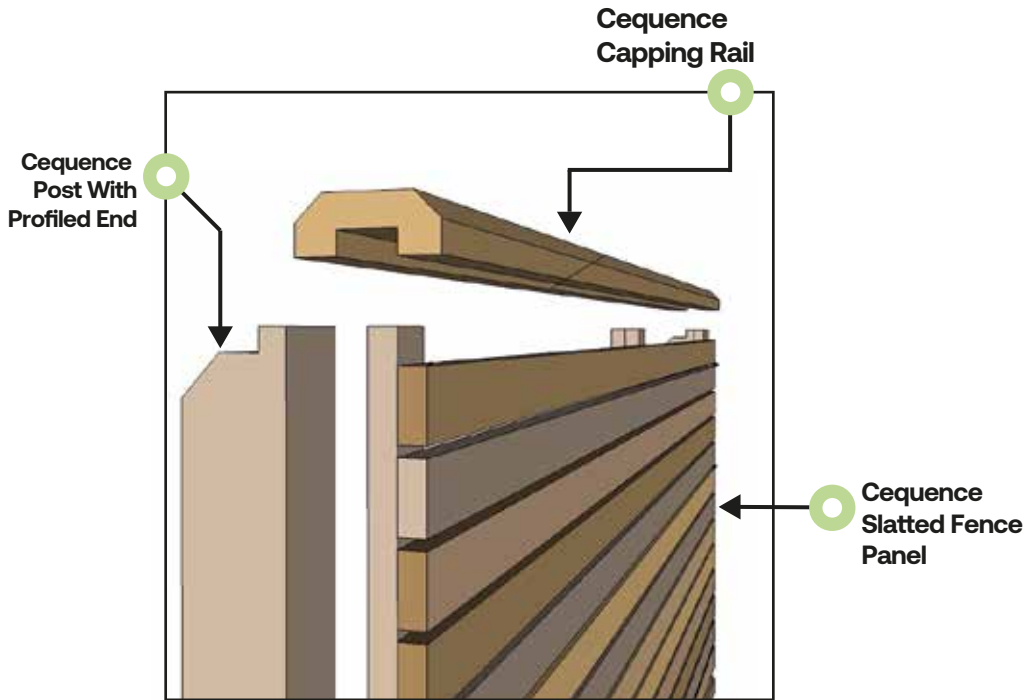

Cequence | Tanalised Redwood Posts & Top Of Wall Posts

PRODUCT DATA SHEET

Our Redwood fence posts are very hard wearing and come with a post saver sleeve that gives an incredible 20 year guarantee against rot! The posts are planed smooth and are treated with an attractive finish that gives long lasting protection.