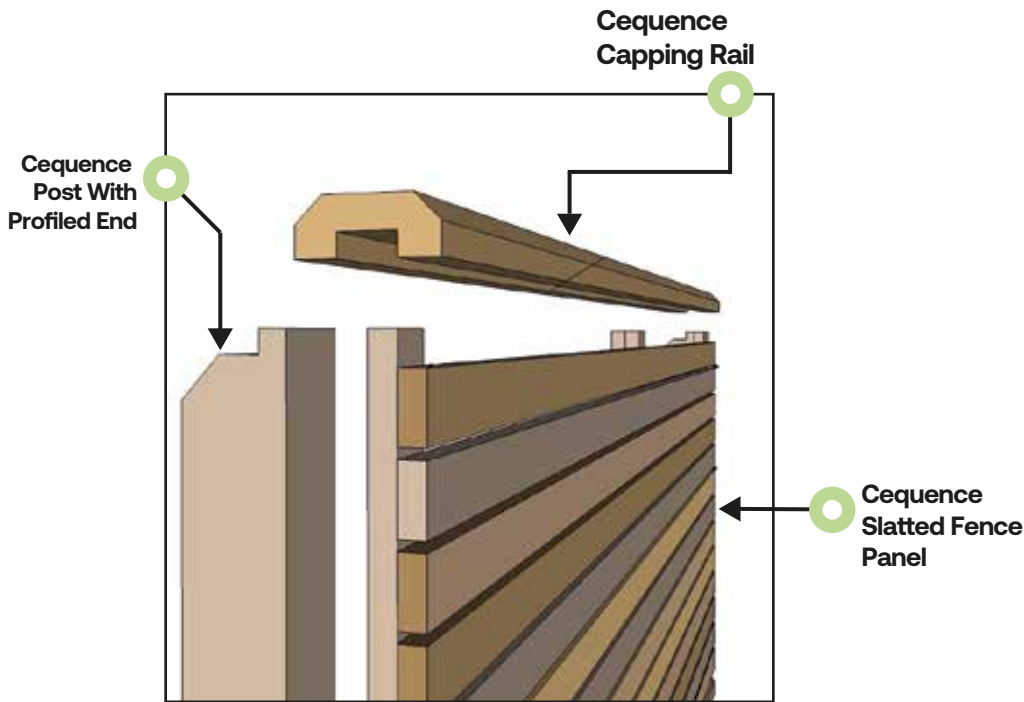

Cequence | Tanalised Redwood Posts & Top Of Wall Posts

PRODUCT DATA SHEET

Our Redwood fence posts are very hard wearing and come with a post saver sleeve that gives an incredible 20 year guarantee against rot! The posts are planed smooth and are treated with an attractive finish that gives long lasting protection.