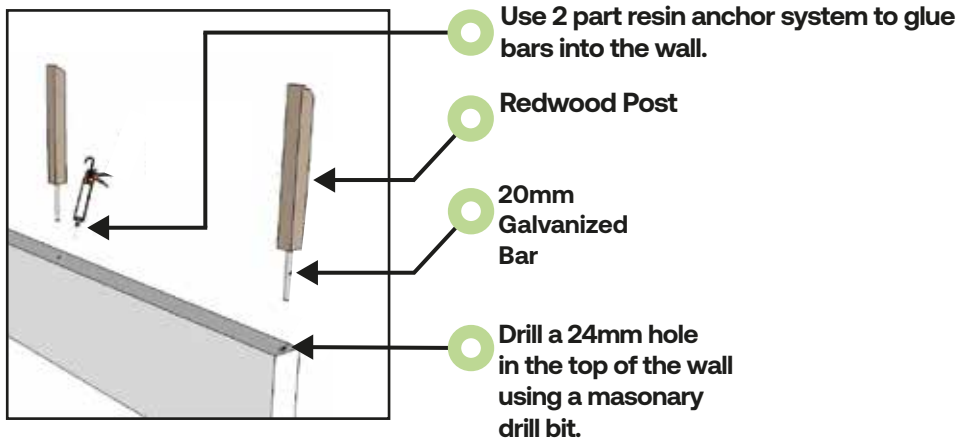

Top of Wall Posts | Tanalised Redwood

Height (cm)	Product Code	Type
30	TOP30	Profiled Top
60	TOP60	Profiled Top
90	TOP90	Profiled Top
120	TOP120	Profiled Top
30	TOP30FT	Flat Top
60	TOP60FT	Flat Top
90	TOP90FT	Flat Top
120	TOP120FT	Flat Top

Profiled Top Fence Post | Tanalised Redwood

Post Length	Product Code	Post Size
1.8m	CP180PT	90mm x 70mm
2.4m	CP240PT	90mm x 70mm
3.0m	CP300PT	90mm x 90mm

Flat Top Fence Post | Tanalised Redwood

Post Length	Product Code	Post Size
1.83m	CP99183FT	90mm x 90mm
2.43m	CP99243FT	90mm x 90mm
3.0m	CP99305FT	90mm x 90mm