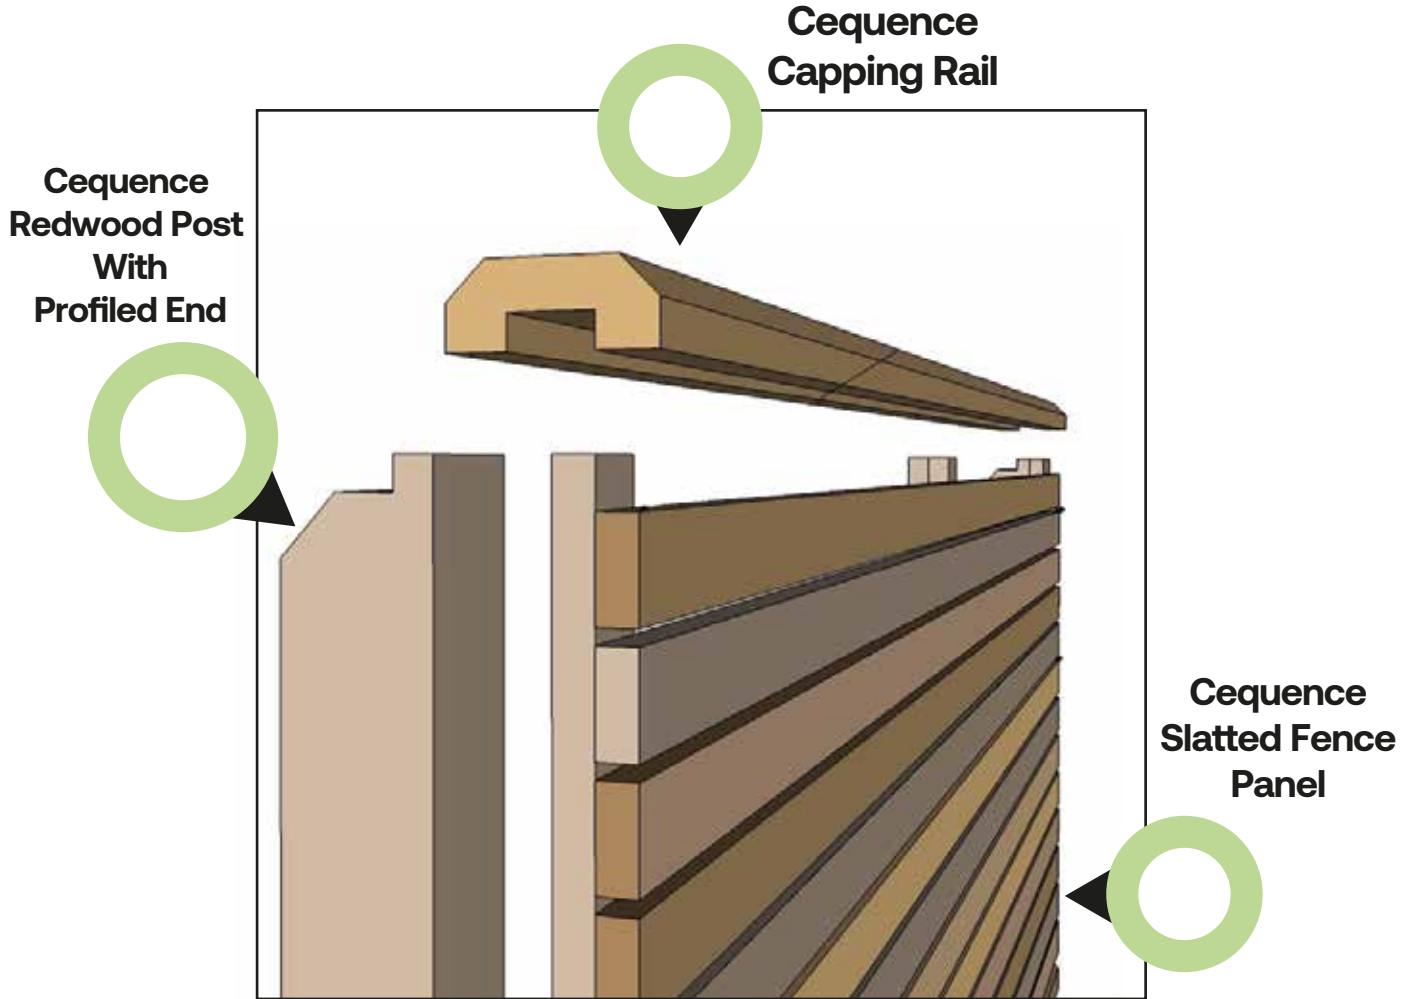

Cequence Venetian Redwood Fencing

Height (cm)	Product Code	Width (cm)
60	RWP60	183
90	RWP90	183
120	RW120	183
150	RW150	183
180	RW180	183
210	RW210	183