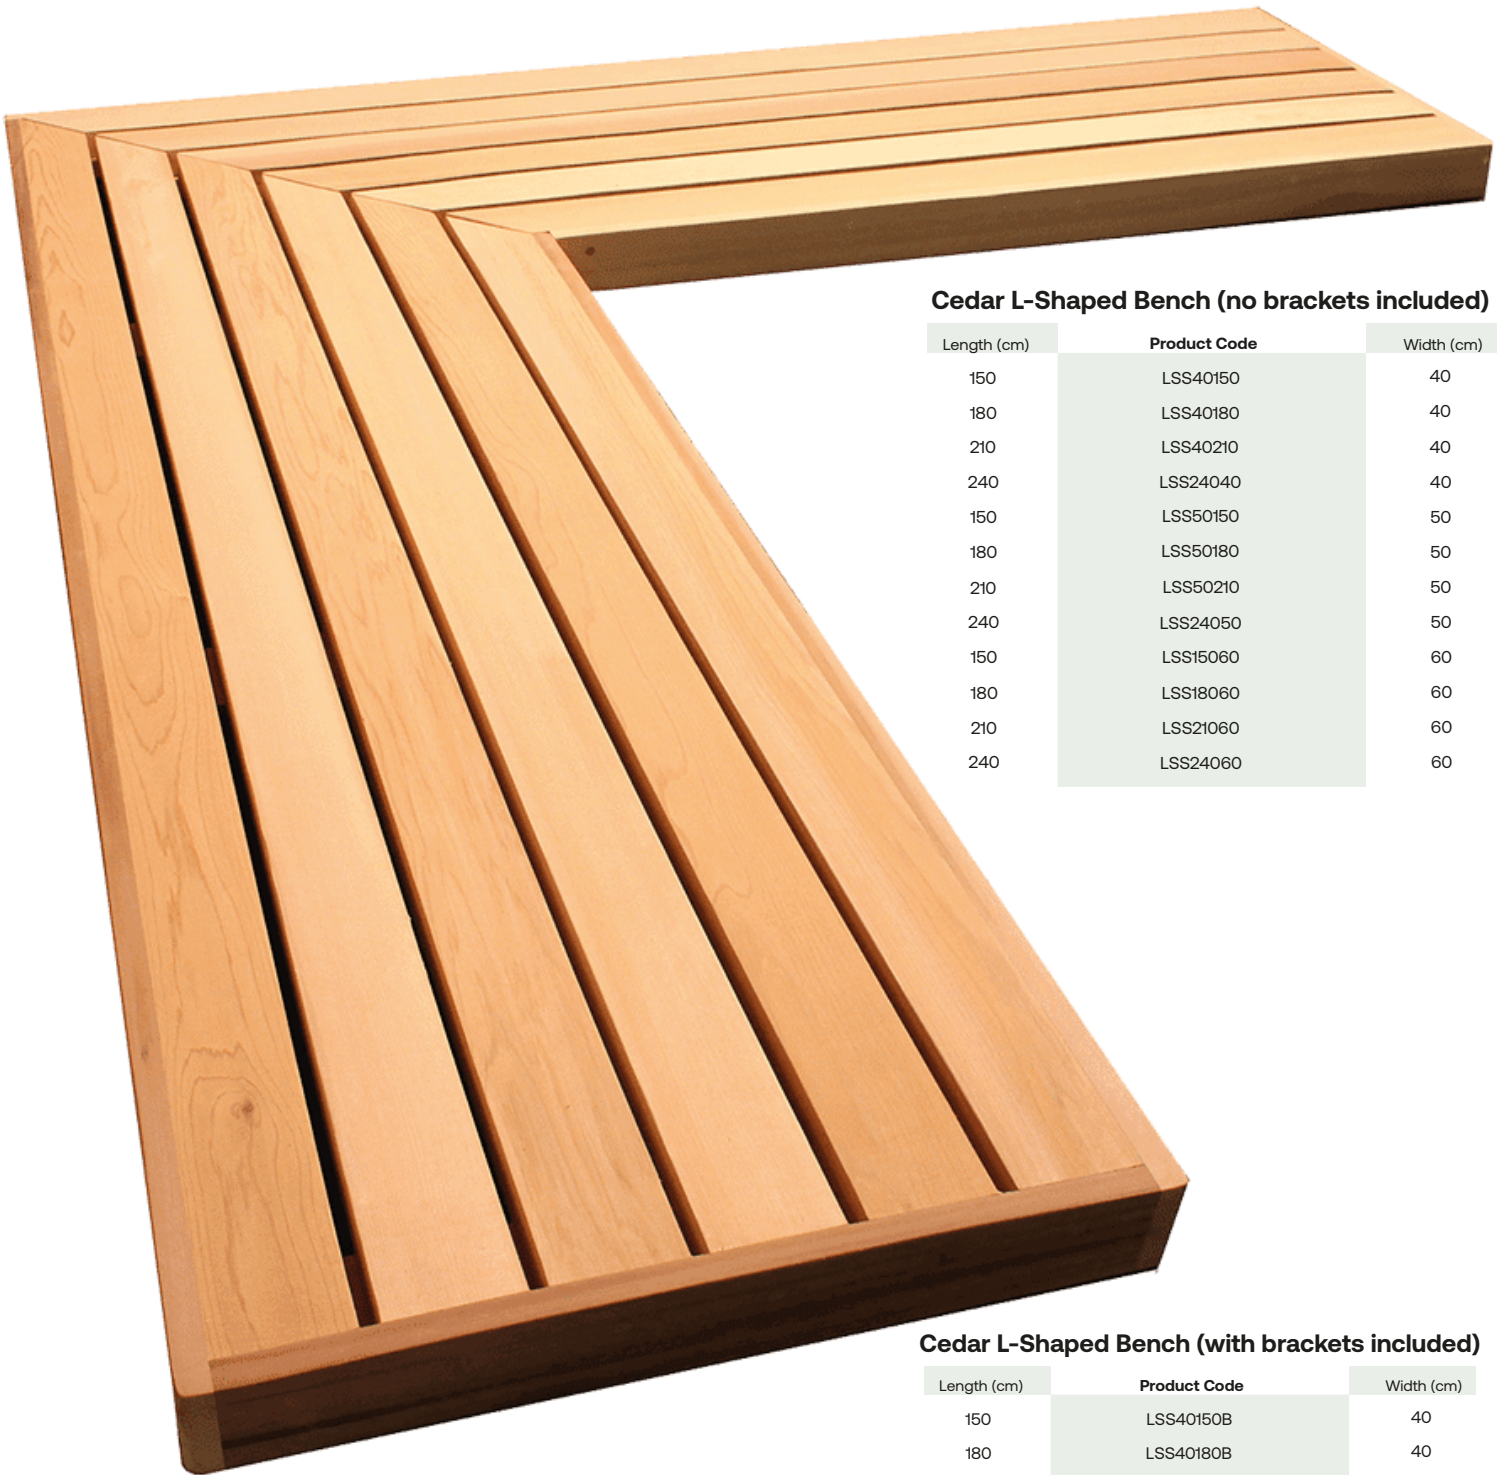

Perfect for contemporary spaces.

Our beautifully made Cedar L shaped garden bench will suit your garden perfectly. Made from stunning Western Red Cedar it add will the finishing touch to any garden space. Can be made into a creative L shaped floating seat with seat brackets.

Our Cedar outdoor corner seats are the ideal choice if you are looking for a simple to install bench that looks stunning in any garden setting. You can create an L-shaped or U-shaped seating areas perfect for BBQs and entertaining friends using this product

There are lots of ways this corner bench can be installed, The most popular two options are bolting it to a wall to create a floating bench or installing it on top of wall.

How to configure

KEY FACTS

- Beautiful handmade garden bench
- Easy and accurate installation every time
- Fascia can be fitted to suit any side
- Suitable for both traditional & contemporary homes
- High quality Western Red Cedar
- Guaranteed for 20 years
- Corner units available
- Ideal sauna seating

Product Specifications	
Brand	Cequence
Construction Material	Western Red Cedar
Bench Style	94mm boards
Finish	Planed all round
Gap Size	6mm between battens
Grade	A+ grade
Country of Origin	Canada
Quality Control	In house
Panel Construction	Hidden stainless steel ring shank nails
Guarantee	20 years