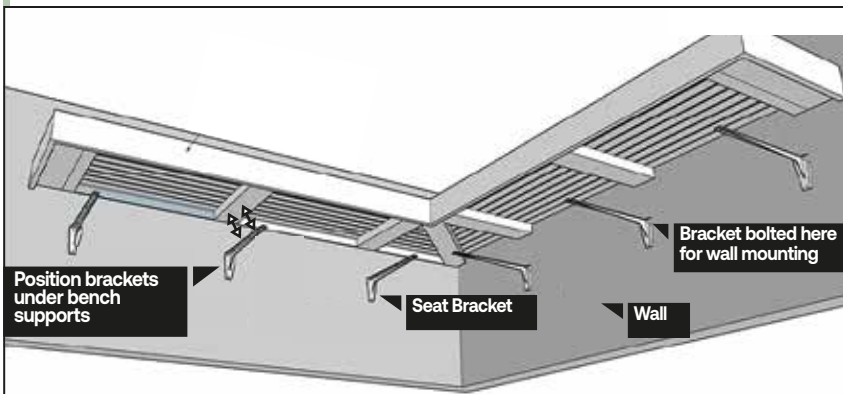

Perfect for contemporary spaces.

Our beautifully made Cedar L shaped garden bench will suit your garden perfectly. Made from stunning Western Red Cedar it add will the finishing touch to any garden space. Can be made into a creative L shaped floating seat with seat brackets.

Our Cedar outdoor corner seats are the ideal choice if you are looking for a simple to install bench that looks stunning in any garden setting. You can create an L-shaped or U-shaped seating areas perfect for BBQs and entertaining friends using this product

There are lots of ways this corner bench can be installed, The most popular two options are bolting it to a wall to create a floating bench or installing it on top of wall.

How to configure

KEY FACTS

- Beautiful handmade garden bench
- Easy and accurate installation every time
- Fascia can be fitted to suit any side
- Suitable for both traditional & contemporary homes
- High quality Western Red Cedar
- Guaranteed for 20 years
- Corner units available
- Ideal sauna seating

Product Specifications	
Brand	Cequence
Construction Material	Western Red Cedar
Bench Style	94mm boards
Finish	Planed all round
Gap Size	6mm between battens
Grade	A+ grade
Country of Origin	Canada
Quality Control	In house
Panel Construction	Hidden stainless steel ring shank nails
Guarantee	20 years