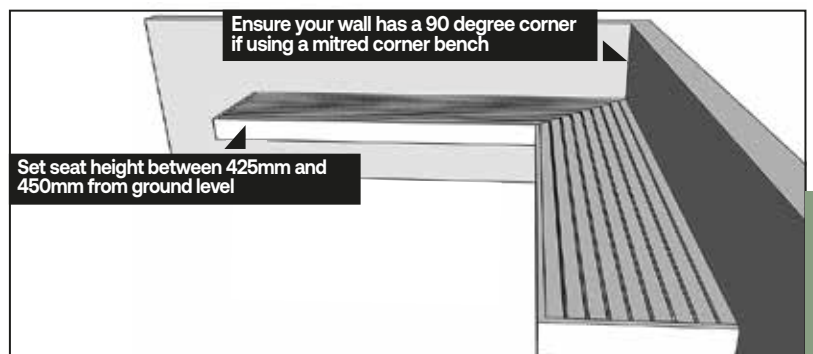

There are lots of ways this corner bench can be installed, The most popular two options are bolting it to a wall to create a floating bench or installing it on top of wall.

How to configure

KEY FACTS

- Beautiful handmade garden bench
- Easy and accurate installation every time
- Fascia can be fitted to suit any side
- Suitable for both traditional & contemporary homes
- High quality Western Red Cedar
- Guaranteed for 20 years
- Corner units available
- Ideal sauna seating

Product Specifications	
Brand	Cequence
Construction Material	Western Red Cedar
Bench Style	94mm boards
Finish	Planed all round
Gap Size	6mm between battens
Grade	A+ grade
Country of Origin	Canada
Quality Control	In house
Panel Construction	Hidden stainless steel ring shank nails
Guarantee	20 years