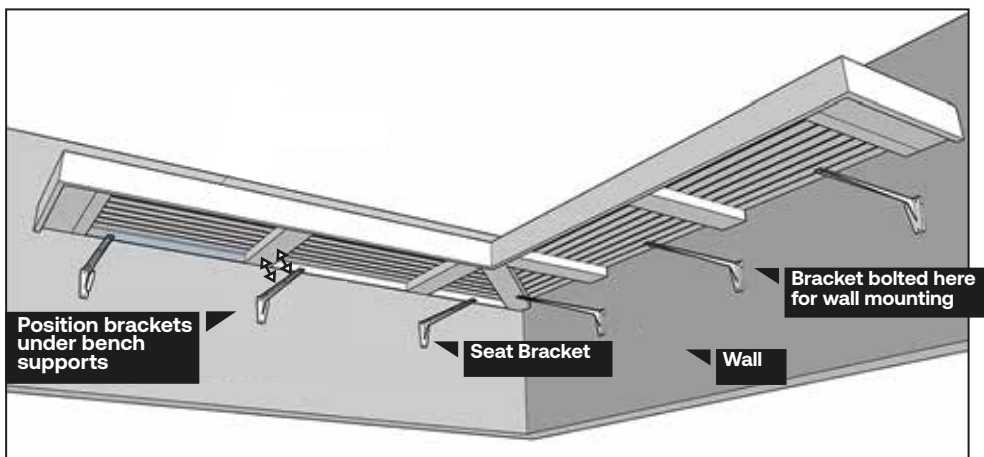

Cedar Garden Corner Bench